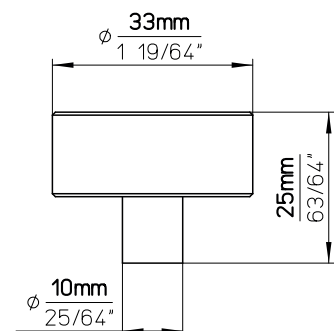

Stock range finish

- 2508-33PB12 matt black
- 2508-33ZN27 stainless steel effect
- 2508-33ZN79* brushed antique brass
- 2508-33ZN83* vintage gold

ZN79, ZN83*

*Vintage colours: surface variations are possible as manually treated.