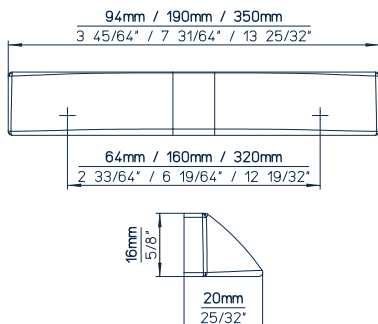

Art. Nr. / item no.	LA / cc	PB12	PB32	ZN1	ZN16	ZN21	ZN75*	ZN79*	ZN83*
2447-94	64	✓	✓	✓		✓	✓		✓
2447-190	160	✓	✓	✓	✓	✓	✓	✓	✓
2447-350	320	✓	✓	✓		✓			✓

Hybridgriff | hybrid handle: 2447-94PB12 & 2447-190PB12 & 2447-350PB12

PB12 matt black // PB32 matt white // ZN1 bright chrome // ZN16 bright black chrome // ZN21 stainless steel effect // ZN75* brushed iron effect // ZN79* brushed antique brass // ZN83* vintage gold *Vintage colors: Surface variations are possible as manually treated. All dimensions in mm