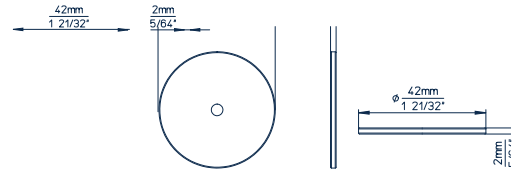

2511-72PB12