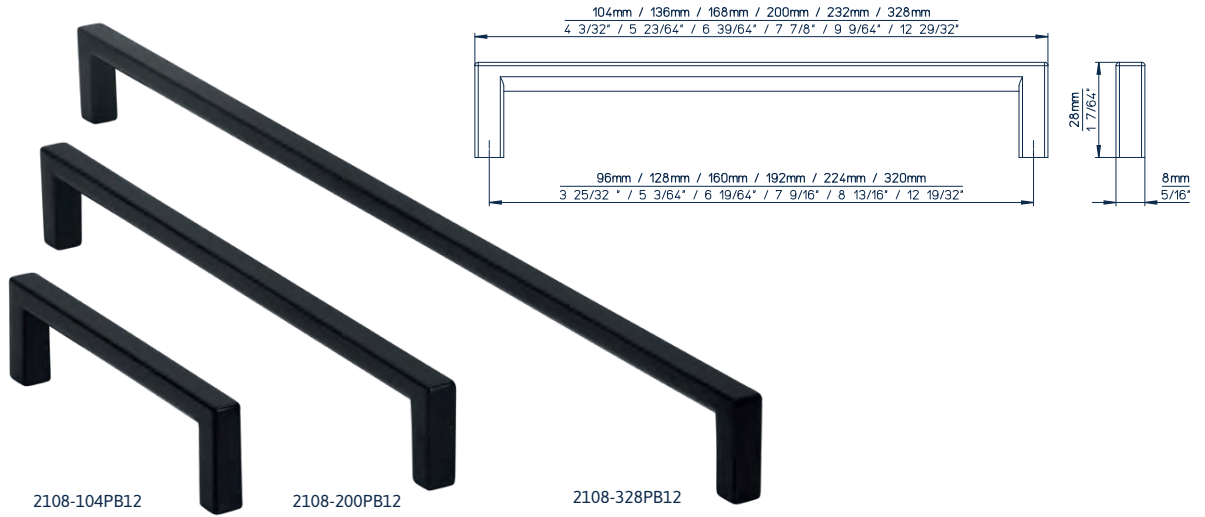

2108

Druckguss | die cast

Art. Nr. / item no.	LA / cc	PB1	PB12	PB21	PB32C	ZN1	ZN5	ZN21	ZN74	ZN75*	ZN78*	ZN79*	ZN83*
2108-104	96	✓	✓	✓		✓	✓	✓		✓		✓	
2108-136	128	✓	✓	✓	✓	✓	✓	✓		✓	✓	✓	✓
2108-168	160	✓	✓	✓	✓	✓	✓	✓	✓	✓	✓	✓	✓
2108-200	192	✓	✓	✓	✓	✓	✓	✓		✓		✓	✓
2108-232	224		✓	✓	✓	✓	✓	✓	✓			✓	✓
2108-328	320		✓	✓		✓		✓			✓	✓	

All dimensions in mm

PB1 white // PB12 matt black // PB21 aluminium // PB32C white matt // ZN1 bright chrome // ZN5 bright brass // ZN21 brushed satin nickel // ZN74 brushed matt copper // ZN75 brushed iron effect // ZN78 trumbled iron effect // ZN79 brushed antique brass // ZN83 vintage gold *Vintage colors: Surface variations are possible as manually treated.