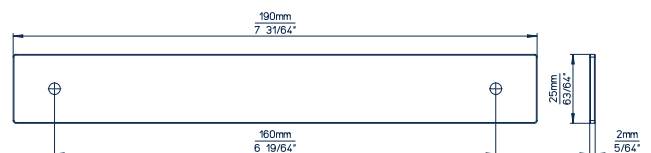

Art. Nr. / item no. | LA / cc

2490-42 | 0

PB12   **ZN27**   **ZN79***   **ZN83***

All dimensions in mm

PB12 matt black // ZN27 matt stainless steel effect // ZN79 brushed antique brass // ZN83 vintage gold

*Vintage colors: Surface variations are possible as manually treated.

Art. Nr. / item no. | LA / cc

2511-72 | 0

PB12   **ZN27**   **ZN79***   **ZN83***

All dimensions in mm

PB12 matt black // ZN27 matt stainless steel effect // ZN79 brushed antique brass // ZN83 vintage gold

*Vintage colors: Surface variations are possible as manually treated.

Art. Nr. / item no. | LA / cc

2491-190 | 160

PB12   **ZN27**   **ZN79***   **ZN83***

All dimensions in mm

PB12 matt black // ZN27 matt stainless steel effect // ZN79 brushed antique brass // ZN83 vintage gold

*Vintage colors: Surface variations are possible as manually treated.