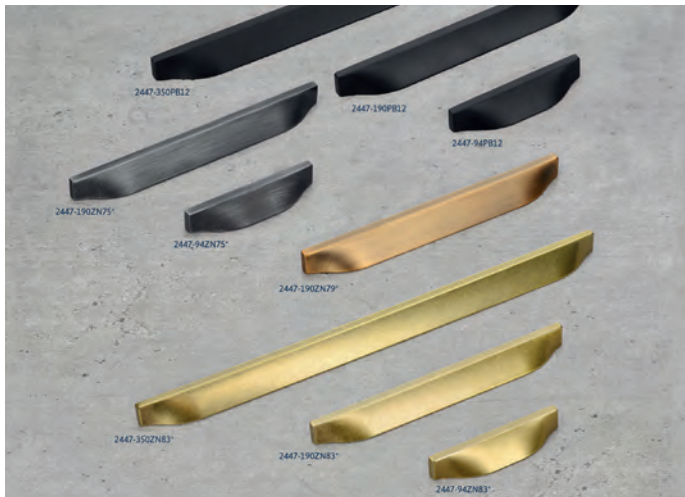

2447

Druckguss | die cast

2447-94PB12   2447-190PB12   2447-350PB12