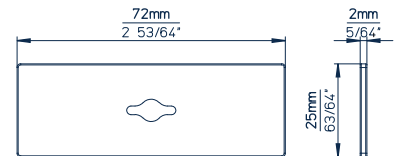

2491-190PB12