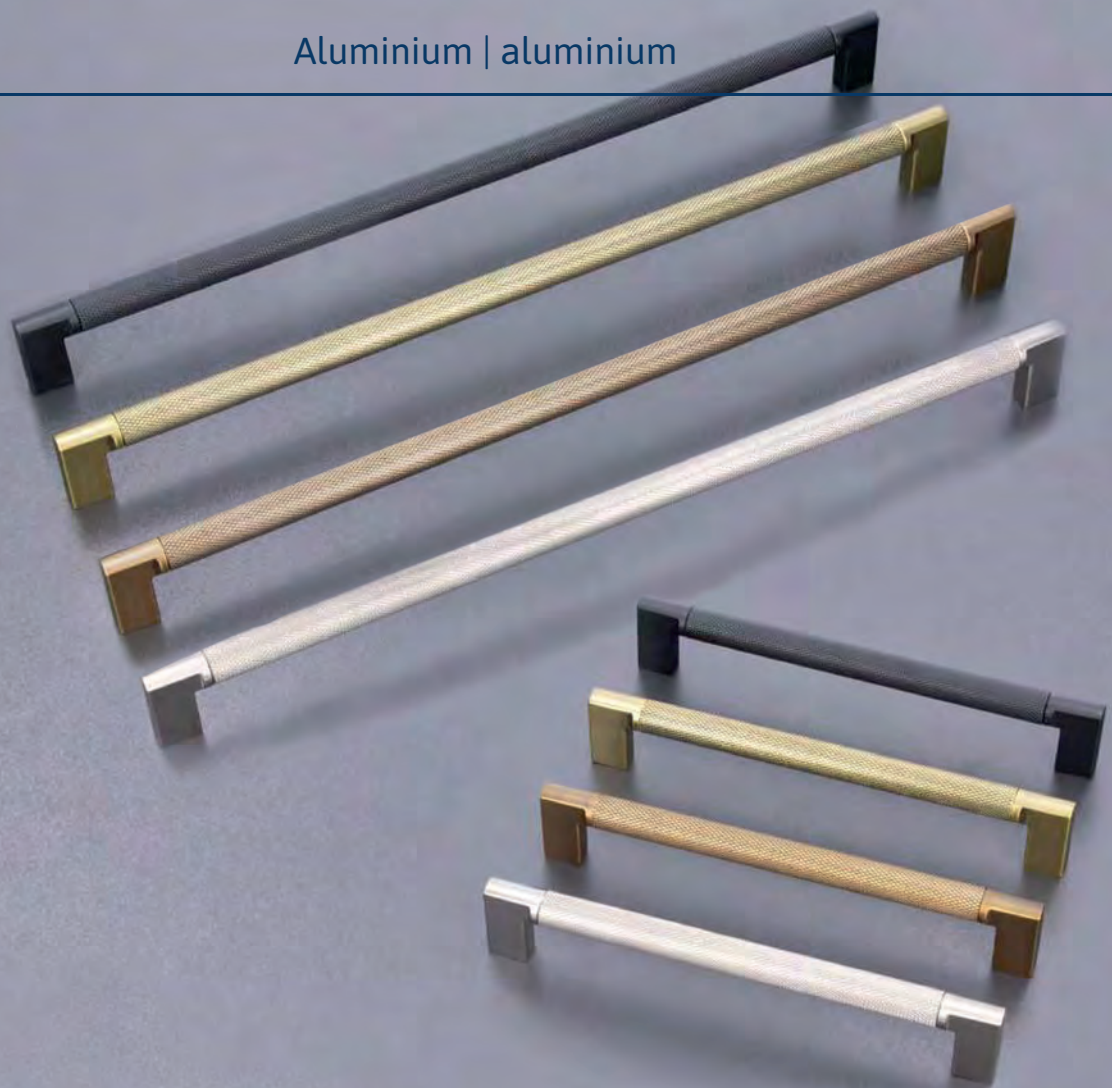

PB12PB12 ZN27ZN27 ZN79ZN79* ZN83ZN83*

Art. Nr. / item no.	LA / cc				
2457-110	96	✓	✓		
2457-142	128	✓	✓	✓	
2457-174	160	✓	✓	✓	✓
2457-206	192	✓	✓	✓	✓
2457-334	320	✓	✓	✓	✓
2457-494	480	✓	✓		
2457-750	2x368	✓	✓