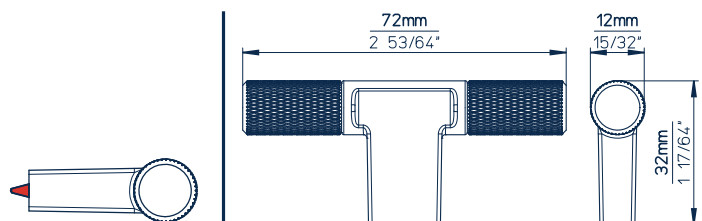

Ø diameter All dimensions in mm

PB12 matt black // ZN27 matt stainless steel effect // ZN79 brushed antique brass // ZN83 vintage gold

* Vintage colors: Surface variations are possible as manually treated.