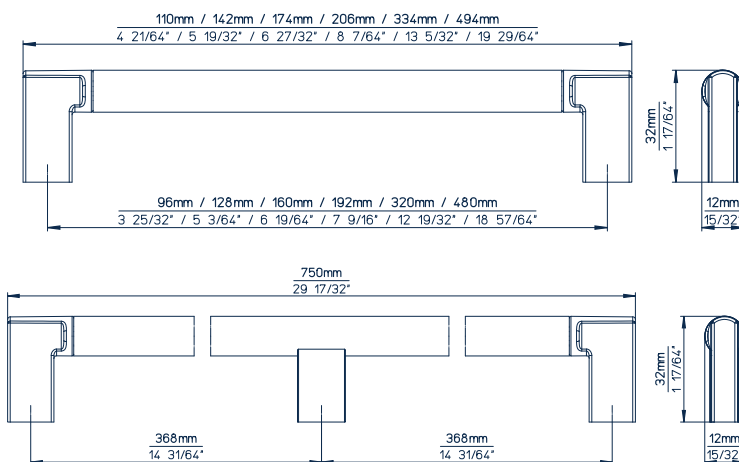

SIRO

FASHION FOR FURNITURE

2022

PB12PB12 ZN27ZN27 ZN79ZN79* ZN83ZN83*

Art. Nr. / item no.	LA / cc				
2457-110	96	✓	✓		
2457-142	128	✓	✓	✓	
2457-174	160	✓	✓	✓	✓
2457-206	192	✓	✓	✓	✓
2457-334	320	✓	✓	✓	✓
2457-494	480	✓	✓		
2457-750	2x368	✓	✓		