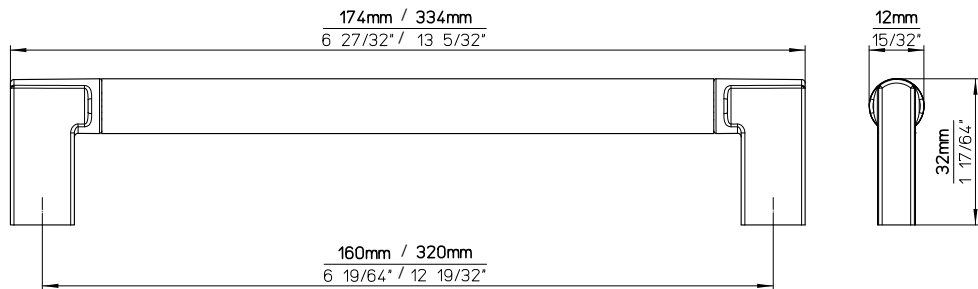

Material

Aluminium, die cast

Packing single packed, incl. screws

ZN79, ZN83*

*Vintage colours: surface variations are possible as manually treated.

- 2565-174PB12PB12 matt black
- 2565-174ZN74ZN27 stainless steel effect
- 2565-174ZN79ZN79* brushed antique brass
- 2565-174ZN83ZN83* vintage gold

- 2565-334PB12PB12 matt black
- 2565-334ZN74ZN27 stainless steel effect
- 2565-334ZN79ZN79* brushed antique brass
- 2565-334ZN83ZN83* vintage gold