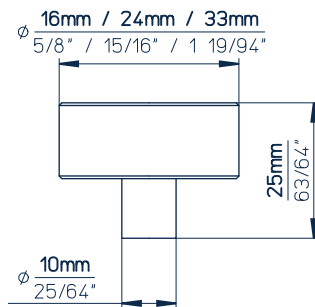

Art. Nr. / item no.	Ø
2464-16	16
2464-24	24
2464-33	33

PB12

ZN27

ZN79*

ZN83*

Ø diameter All dimensions in mm

PB12 matt black // ZN27 matt stainless steel effect // ZN79 brushed antique brass // ZN83 vintage gold